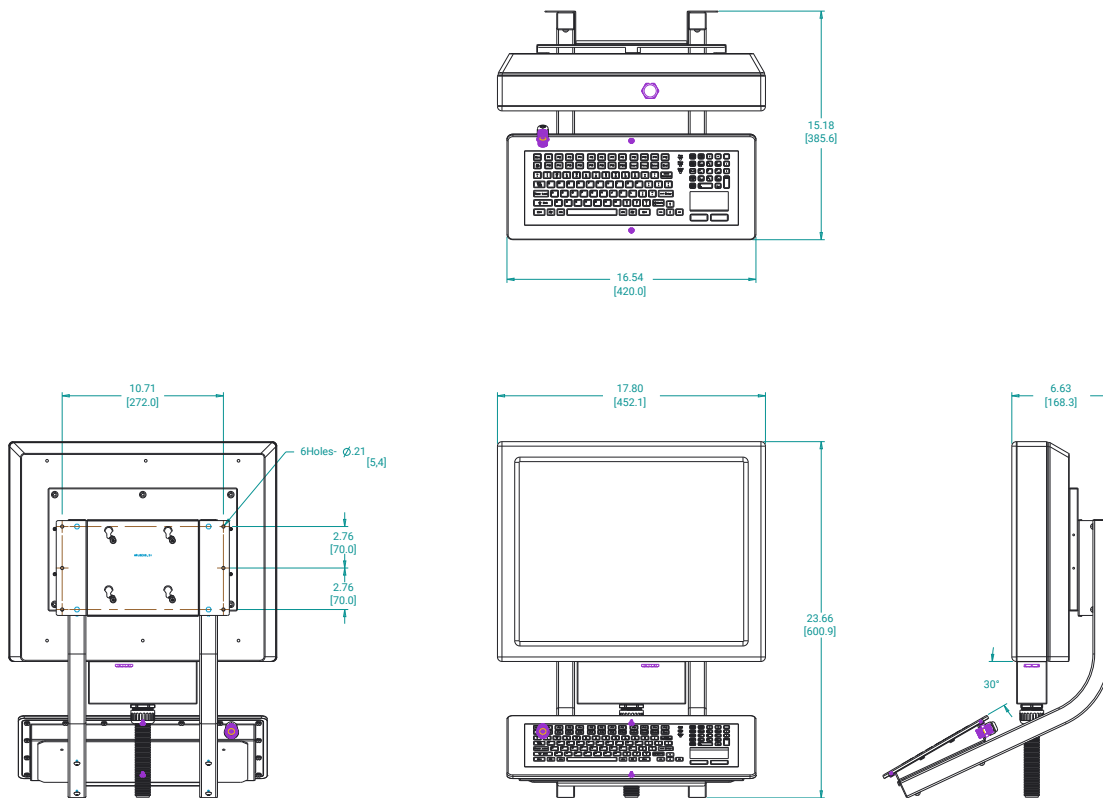

Dimension Drawing

Model Name: ARP-5519AX-AMA (Ceiling Mount)
Size Unit: inch(mm)

Ordering Information

This is one of the illustrations showing ARP-5519AX can be used in the workstation setup. Please call ARISTA sales for various workstation mounting options.